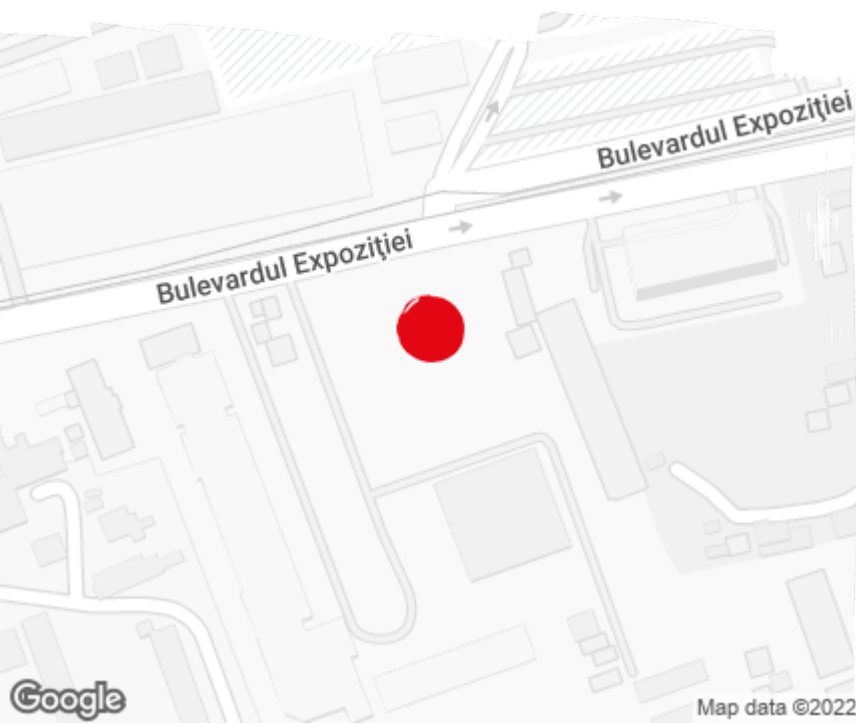

Office to let

@Expo - Building B2

Bucharest, Sector 1, 1 Expozitiei blvd.

Building information

Building status	Existing
Year of construction	2022
Parking ratio	1 / 66 sq m
Total building area	9 500 sq m

Commercial terms

Office space*	after login *
Parking	after login *
Service charge*	after login *
Minimum lease term	after login *
Availability	after login *

* Asking terms for m²/month

Location

Available space

2 750 sq m

Available office space

650 sq m

Minimum office space